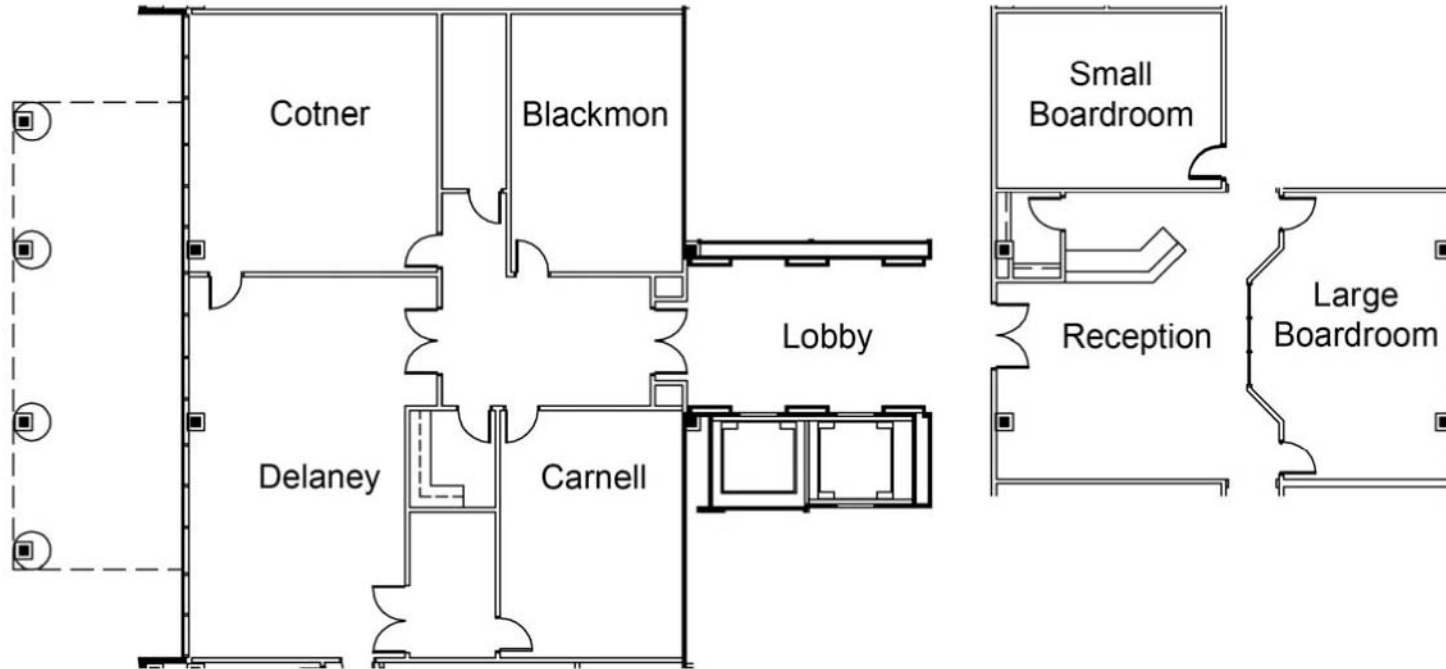

Conference Center | Room Specifications

Room Capacities		U-Shaped	Racetrack	Classroom	Theater	Executive	Price Per Day	Price Per Half Day	Price Per Hour
Meeting Room	Size								
Delaney	785 sq. ft.	34	42	45	85	n/a	\$450	\$325	n/a
Cotner	585 sq. ft.	21	30	35	61	n/a	\$375	\$250	n/a
Carnell	400 sq. ft.	19	24	24	40	n/a	\$325	\$200	n/a
Blackmon	400 sq. ft.	19	24	24	40	n/a	\$325	\$200	n/a
Large Boardroom	482 sq. ft.	n/a	n/a	n/a	n/a	16	\$300	\$150	\$65
Small Boardroom	357 sq. ft.	n/a	n/a	n/a	n/a	12	\$250	\$140	\$55